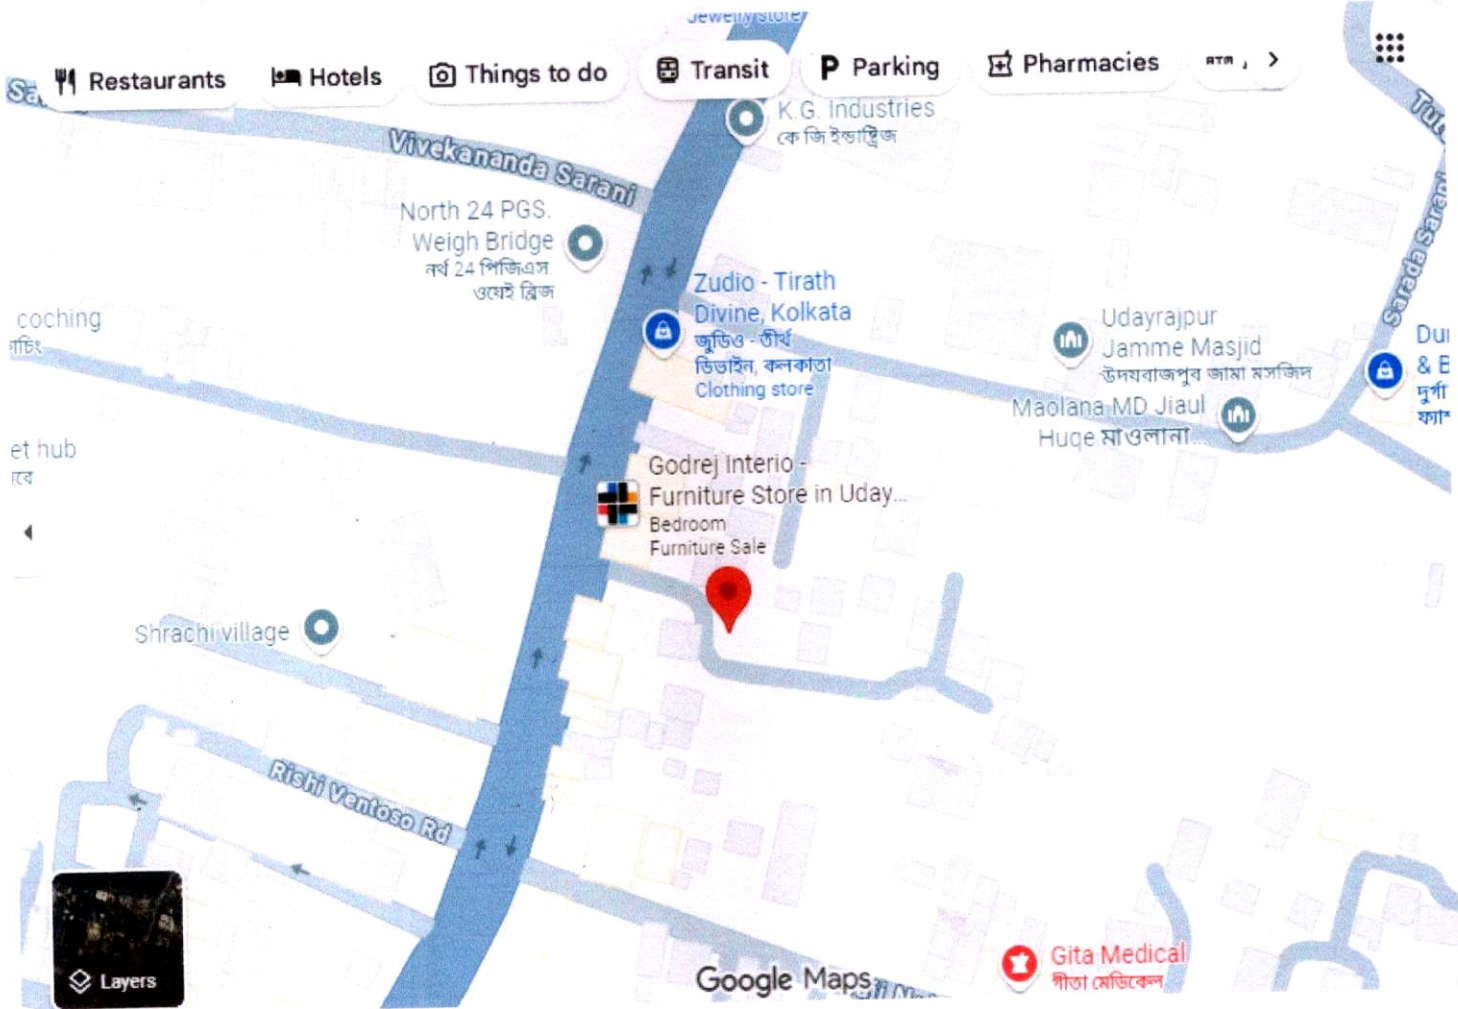

ELITE CONSTRUCTION

ADDRESS: KORA NABARUNPALLY, P.O-KORA CHANDIGARH, P.S-MADHYAMGRAM, KOLKATA-700130

MOBILE NO:9038921043,9007106204,8436369355

Date - 29/11/25

Location Details

ELITE CONSTRUCTION

Subhansish Biswas